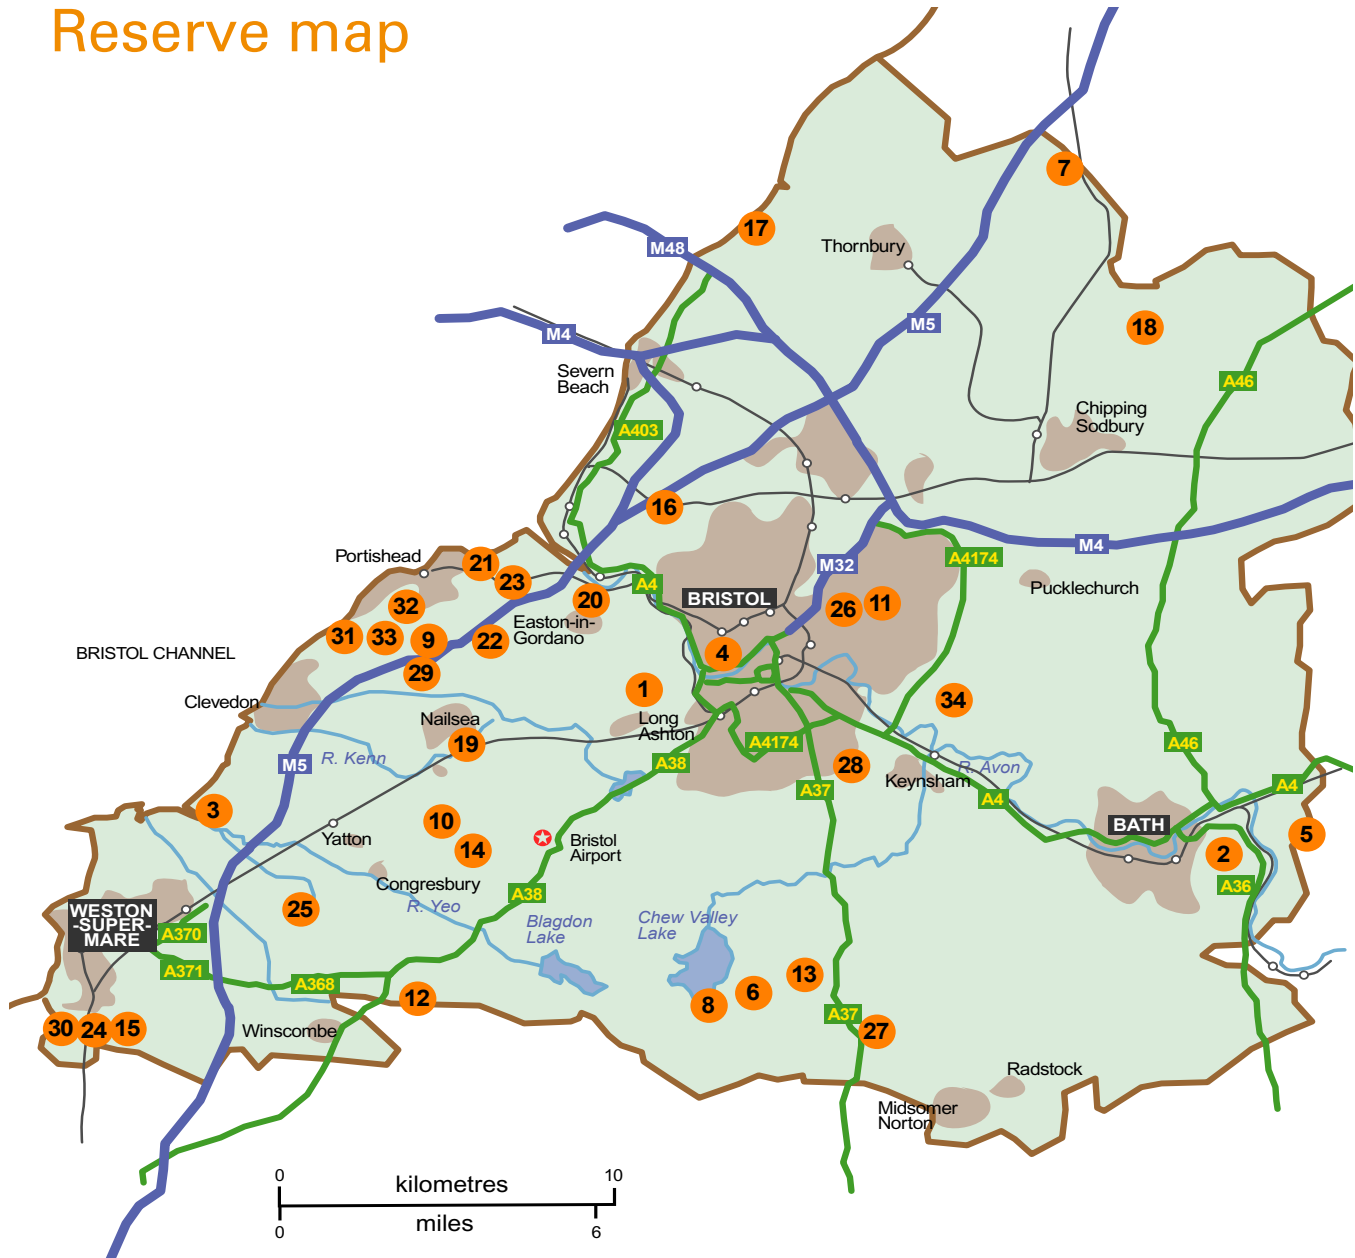

Avon Wildlife Trust

Reserve map

Nature reserves

- | | | | |
|-----------------------|-------------------------|---------------------|-------------------------|
| 1 Ashton Court Meadow | 10 Cleeve Heronry | 19 Netcott's Meadow | 28 Stockwood Open Space |
| 2 Bathampton Meadow | 11 Coombe Brook Valley | 20 Pill Paddock | 29 Tickenham Hill |
| 3 Blake's Pools | 12 Dolebury Warren | 21 Portbury Wharf | 30 Walborough |
| 4 Brandon Hill | 13 Folly Farm | 22 Prior's Wood | 31 Walton Common |
| 5 Brown's Folly | 14 Goblin Combe | 23 Priory Farm | 32 Weston Big Wood |
| 6 Burlledge Hill | 15 Hellenge Hill | 24 Purn Hill | 33 Weston Moor |
| 7 Charfield Meadow | 16 Lawrence Weston Moor | 25 Puxton Moor | 34 Willsbridge Valley |
| 8 Chew Valley Lake | 17 Littleton Brick Pits | 26 Royate Hill | |
| 9 Clapton Moor | 18 Lower Woods | 27 Stephen's Vale | |