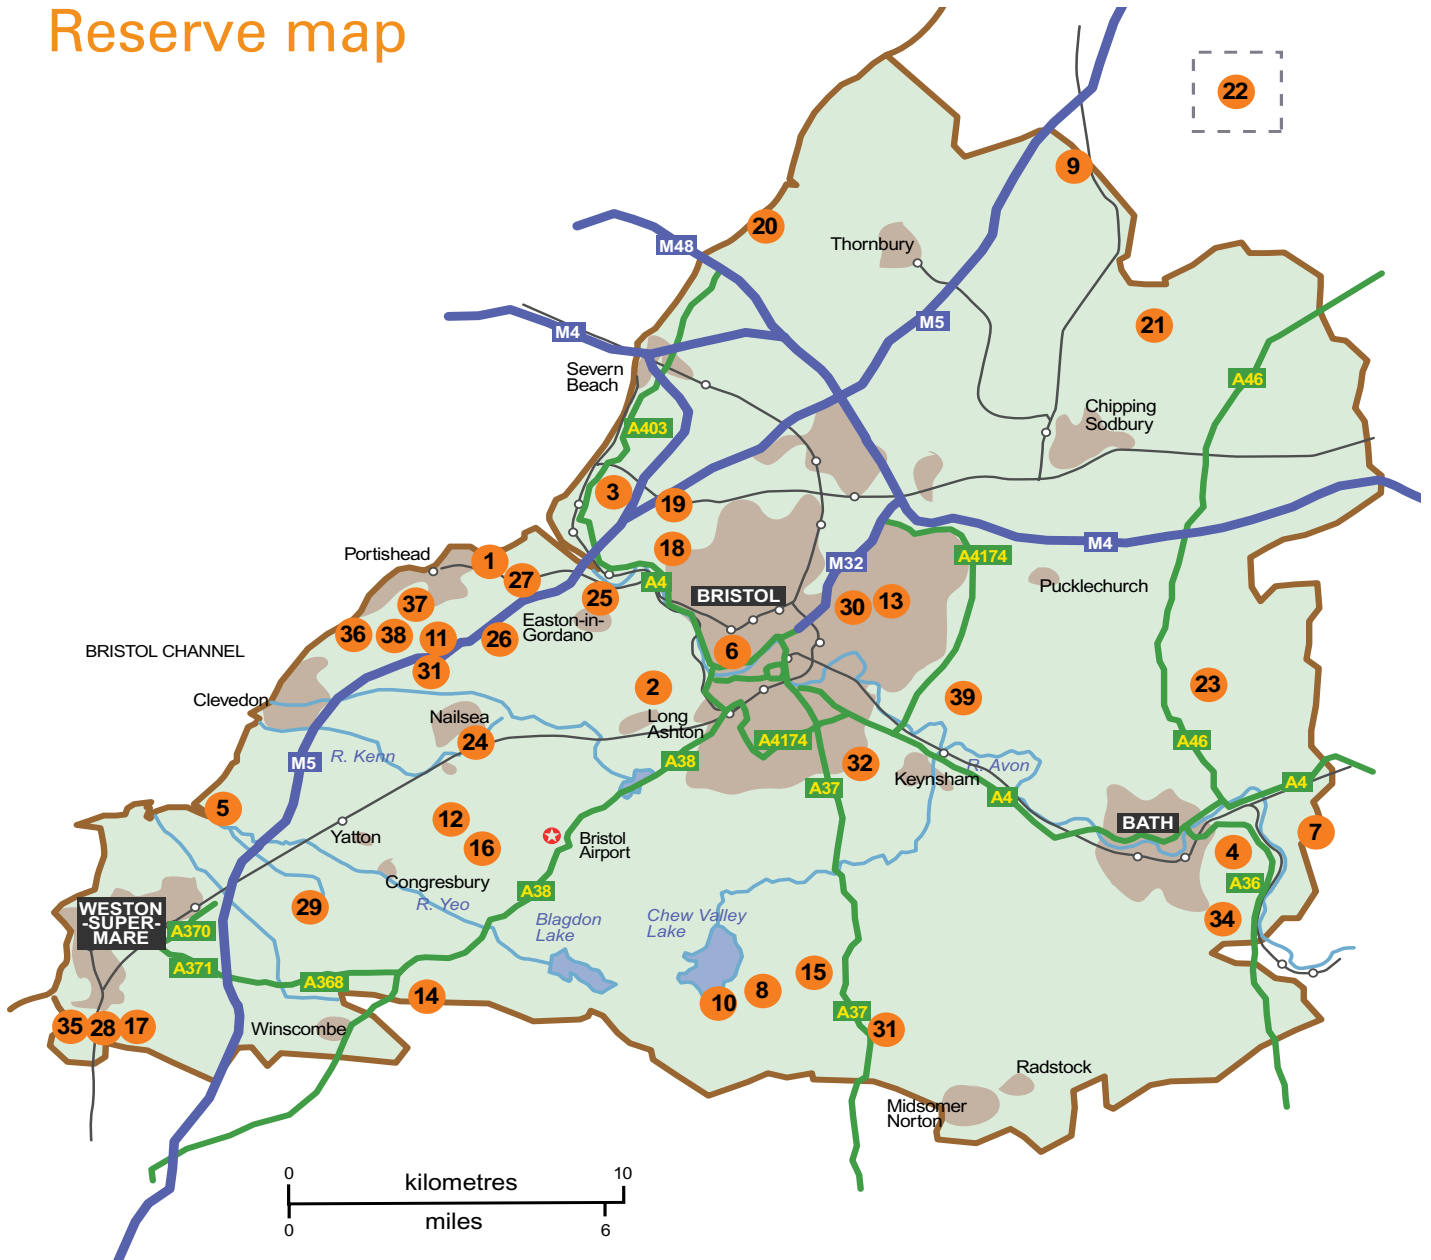

Avon Wildlife Trust

Reserve map

Nature reserves

- | | | | |
|--------------------------|-------------------------|---------------------|-------------------------|
| 1 Ashlands Portishead | 11 Clapton Moor | 21 Lower Woods | 31 Stephen's Vale |
| 2 Ashton Court Meadow | 12 Cleeve Heronry | 22 Max Bog | 32 Stockwood Open Space |
| 3 Avonmouth Sewage Works | 13 Coombe Brook Valley | 23 Monk Woods | 33 Tickenham Hill |
| 4 Bathampton Meadow | 14 Dolebury Warren | 24 Netcott's Meadow | 34 Tucking Mill |
| 5 Blake's Pools | 15 Folly Farm | 25 Pill Paddock | 35 Walborough |
| 6 Brandon Hill | 16 Goblin Combe | 26 Prior's Wood | 36 Walton Common |
| 7 Brown's Folly | 17 Hellenge Hill | 27 Priory Farm | 37 Weston Big Wood |
| 8 Burledge Hill | 18 Kingsweston Down | 28 Purn Hill | 38 Weston Moor |
| 9 Charfield Meadow | 19 Lawrence Weston Moor | 29 Puxton Moor | 39 Willsbridge Valley |
| 10 Chew Valley Lake | 20 Littleton Brick Pits | 30 Royate Hill | |